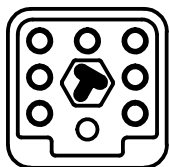

Coding possibilities

F

M

①