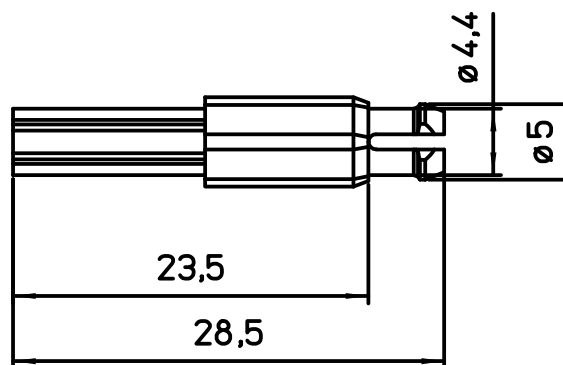

⑥

Date	29/02/16	CR QM07	Scale
Sign.	D.Merati	Coding pin male for CQ 07	2:1